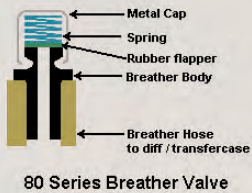

Toyota Axle Breather/Ventilation Parts

Toyota 90930-03136: 5/16" Barb

Toyota 90930-03031: M10 x 1.00 Thread Pitch

Toyota 90404-51319: M10 x 1.00 Thread Pitch, 3/8" Barb

Toyota 90404-51026: M10 x 1.00 Thread Pitch, 1/4" Barb

Nissan 38323-C6010: M10 x 1.00 Thread Pitch, 3/16" Barb

**Toyota
90930-03136**

**Toyota
90930-03031**

**Toyota
90404-51319**

**Toyota
90404-51026**

**Nissan
38323-C6010**