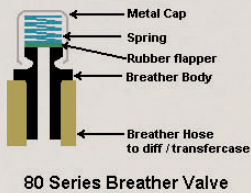

Toyota Axle Breather/Ventilation Parts

Toyota 90930-03136: 5/16" Barb

Toyota 90930-03031: M10 x 1.00 Thread Pitch

Toyota 90404-51319: M10 x 1.00 Thread Pitch, 3/8" Barb

Toyota 90404-51026: M10 x 1.00 Thread Pitch, 1/4" Barb

Nissan 38323-C6010: M10 x 1.00 Thread Pitch, 3/16" Barb

**Toyota
90930-03136**

**Toyota
90930-03031**

**Toyota
90404-51319**

**Toyota
90404-51026**

**Nissan
38323-C6010**